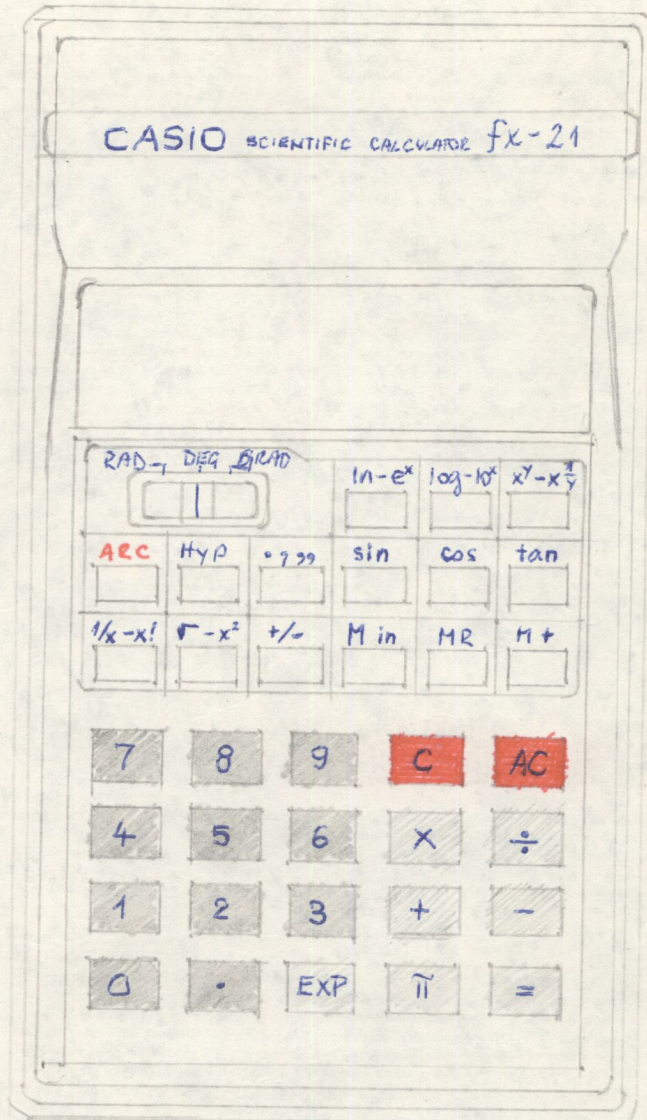

M = 1 : 1

CASIO

fx - 21

GABROVŠEK SLAVKO

V2D 4-10

ARCT (INV R→P)