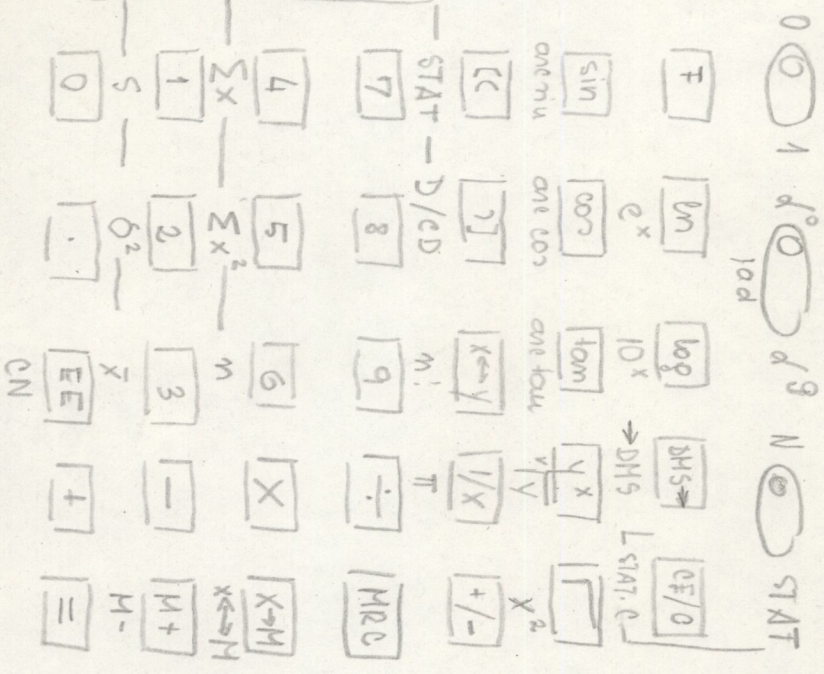

1

ARISTO M 700

SINCLAIR
ZX 80

SINCLAIR Equipment International
23 MOTCOMB ST., LONDON SW1
England

7-3

73

73